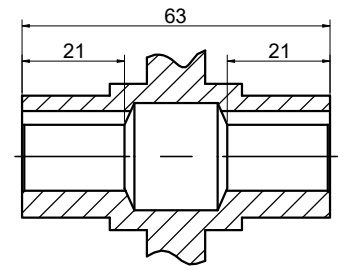

OUTPUT

STEPPERONLINE®

	APVD	HW	1.23.2024
	CHKD		
2:3	DRN	LDJ	1.19.2024
SCALE	SIGNATURE		DATE

WORM GEAR SPEED REDUCER

MRVR030CB3-G15-D11