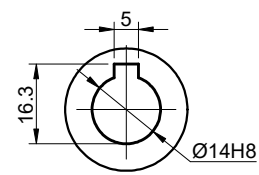

OUTPUT

STEPPERONLINE®

	APVD	HW	1.23.2024
	CHKD		
2:3	DRN	LDJ	1.19.2024
SCALE	SIGNATURE		DATE

WORM GEAR SPEED REDUCER

MRVR030CB3-G15-D11