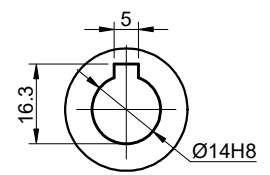

OUTPUT

STEPPERONLINE®

	APVD	HW	1.23.2024
	CHKD		
2:3	DRN	LDJ	1.19.2024
SCALE	SIGNATURE		DATE

WORM GEAR SPEED REDUCER

MRVR030CB3-G10-D11