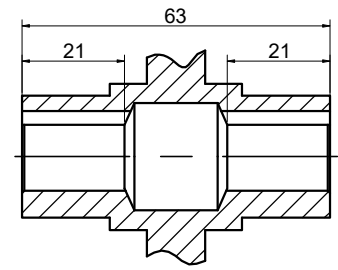

OUTPUT

STEPPERONLINE®

	APVD	HW	1.23.2024
	CHKD		
2:3	DRN	LDJ	1.19.2024
SCALE	SIGNATURE		DATE

WORM GEAR SPEED REDUCER

MRVR030CB3-G10-D11