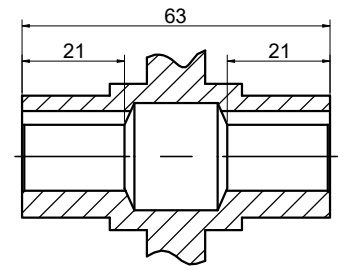

OUTPUT

STEPPERONLINE®

	APVD	HW	1.23.2024
	CHKD		
2:3	DRN	LDJ	1.19.2024
SCALE	SIGNATURE		DATE

WORM GEAR SPEED REDUCER

MRVR030BB3-G40-D9