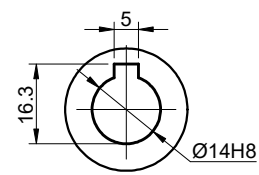

OUTPUT

STEPPERONLINE®

	APVD	HW	1.23.2024
	CHKD		
2:3	DRN	LDJ	1.19.2024
SCALE	SIGNATURE		DATE

WORM GEAR SPEED REDUCER

MRVR030BB3-G40-D9