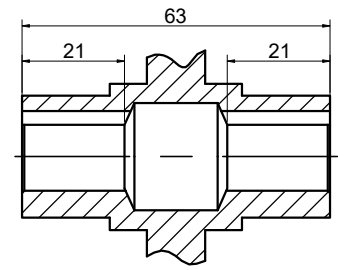

OUTPUT

STEPPERONLINE®

	APVD	HW	1.23.2024
	CHKD		
2:3	DRN	LDJ	1.19.2024
SCALE	SIGNATURE		DATE

WORM GEAR SPEED REDUCER

MRVR030BB3-G25-D9