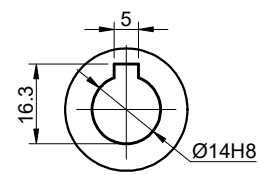

OUTPUT

STEPPERONLINE®

	APVD	HW	1.23.2024
	CHKD		
2:3	DRN	LDJ	1.19.2024
SCALE	SIGNATURE		DATE

WORM GEAR SPEED REDUCER

MRVR030BB3-G25-D9