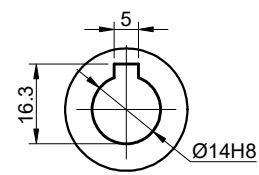

OUTPUT

**STEPPERONLINE®**

	APVD	HW	1.23.2024
	CHKD		
2:3	DRN	LDJ	1.19.2024
SCALE	SIGNATURE		DATE

WORM GEAR SPEED REDUCER

MRVR030BB3-G20-D9