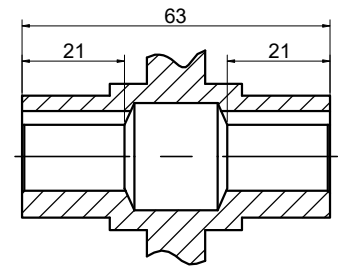

OUTPUT

**STEPPERONLINE®**

	APVD	HW	1.23.2024
	CHKD		
2:3	DRN	LDJ	1.19.2024
SCALE	SIGNATURE		DATE

WORM GEAR SPEED REDUCER

MRVR030BB3-G20-D9