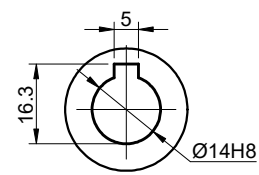

OUTPUT

STEPPERONLINE®

	APVD	HW	1.23.2024
	CHKD		
2:3	DRN	LDJ	1.19.2024
SCALE	SIGNATURE		DATE

WORM GEAR SPEED REDUCER

MRVR030AB3-G40-D9