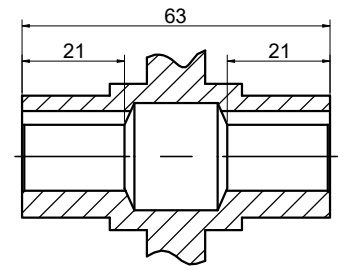

OUTPUT

STEPPERONLINE®

	APVD	HW	1.23.2024
	CHKD		
2:3	DRN	LDJ	1.19.2024
SCALE	SIGNATURE		DATE

WORM GEAR SPEED REDUCER

MRVR030AB3-G40-D9