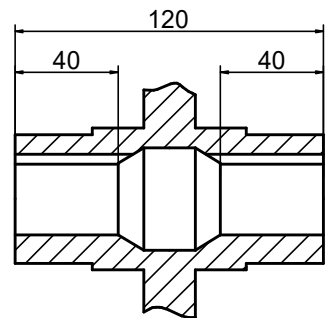

OUTPUT

STEPPERONLINE®

	APVD	LDJ	1.23.2024
	CHKD		
1:2	DRN	HW	1.19.2024
SCALE	SIGNATURE		DATE

WORM GEAR SPEED REDUCER

MRVR075LB3-G80-D28