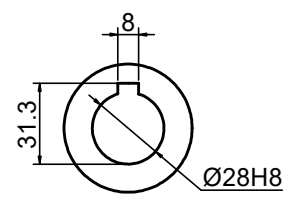

OUTPUT

STEPPERONLINE®

	APVD	LDJ	1.23.2024
	CHKD		
1:2	DRN	HW	1.19.2024
SCALE	SIGNATURE		DATE

WORM GEAR SPEED REDUCER

MRVR075LB3-G80-D28