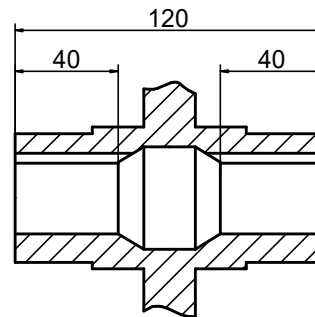

OUTPUT

STEPPERONLINE®

	APVD	LDJ	1.23.2024
	CHKD		
1:2	DRN	HW	1.19.2024
SCALE	SIGNATURE		DATE

WORM GEAR SPEED REDUCER

MRVR075LB3-G60-D28