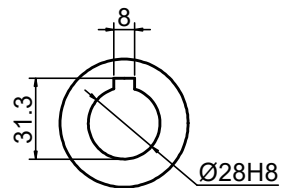

OUTPUT

STEPPERONLINE®

	APVD	LDJ	1.23.2024
	CHKD		
1:2	DRN	HW	1.19.2024
SCALE	SIGNATURE		DATE

WORM GEAR SPEED REDUCER

MRVR075LB3-G60-D28