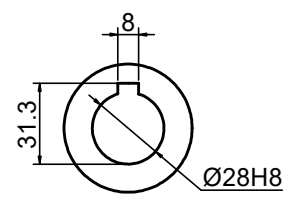

OUTPUT

**STEPPERONLINE®**

	APVD	LDJ	1.23.2024
	CHKD		
1:2	DRN	HW	1.19.2024
SCALE	SIGNATURE		DATE

WORM GEAR SPEED REDUCER

MRVR075LB3-G50-D28