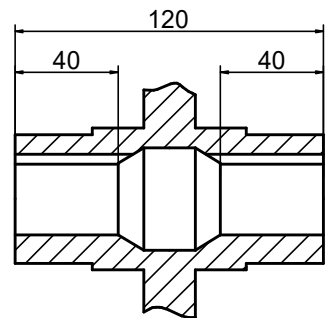

OUTPUT

**STEPPERONLINE®**

	APVD	LDJ	1.23.2024
	CHKD		
1:2	DRN	HW	1.19.2024
SCALE	SIGNATURE		DATE

WORM GEAR SPEED REDUCER

MRVR075LB3-G50-D28