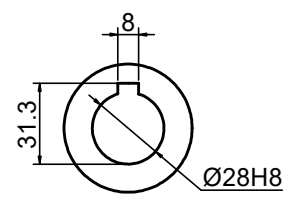

OUTPUT

STEPPERONLINE®

	APVD	LDJ	1.23.2024
	CHKD		
1:2	DRN	HW	1.19.2024
SCALE	SIGNATURE		DATE

WORM GEAR SPEED REDUCER

MRVR075LB3-G30-D28