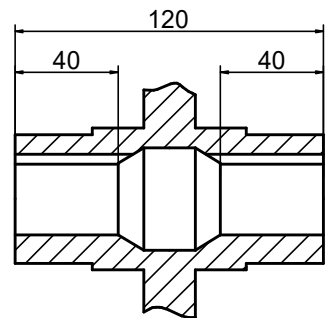

OUTPUT

STEPPERONLINE®

	APVD	LDJ	1.23.2024
	CHKD		
1:2	DRN	HW	1.19.2024
SCALE	SIGNATURE		DATE

WORM GEAR SPEED REDUCER

MRVR075LB3-G30-D28