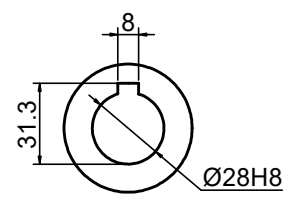

OUTPUT

STEPPERONLINE®

	APVD	LDJ	1.23.2024
	CHKD		
1:2	DRN	HW	1.19.2024
SCALE	SIGNATURE		DATE

WORM GEAR SPEED REDUCER

MRVR075LB3-G25-D28