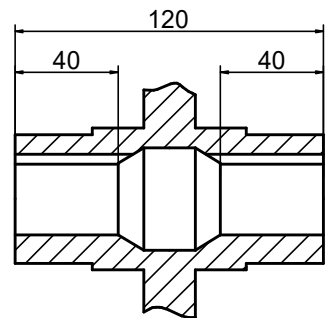

OUTPUT

STEPPERONLINE®

	APVD	LDJ	1.23.2024
	CHKD		
1:2	DRN	HW	1.19.2024
SCALE	SIGNATURE		DATE

WORM GEAR SPEED REDUCER

MRVR075LB3-G25-D28