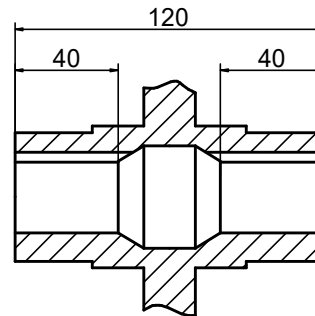

OUTPUT

STEPPERONLINE®

	APVD	LDJ	1.23.2024
	CHKD		
1:2	DRN	HW	1.19.2024
SCALE	SIGNATURE		DATE

WORM GEAR SPEED REDUCER

MRVR075KB3-G100-D28