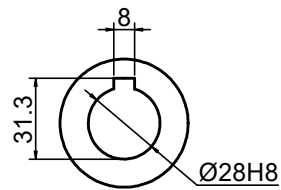

OUTPUT

STEPPERONLINE®

	APVD	LDJ	1.23.2024
	CHKD		
1:2	DRN	HW	1.19.2024
SCALE	SIGNATURE		DATE

WORM GEAR SPEED REDUCER

MRVR075KB3-G100-D28