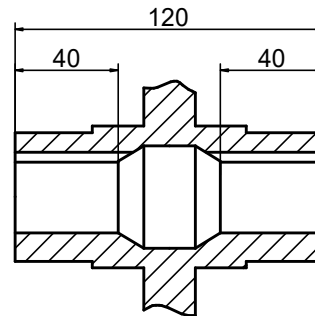

OUTPUT

STEPPERONLINE®

	APVD	LDJ	1.23.2024
	CHKD		
1:2	DRN	HW	1.19.2024
SCALE	SIGNATURE		DATE

WORM GEAR SPEED REDUCER

MRVR075KB3-G50-D28