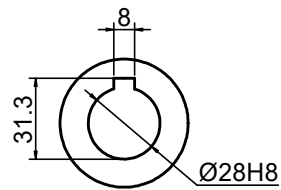

OUTPUT

STEPPERONLINE®

	APVD	LDJ	1.23.2024
	CHKD		
1:2	DRN	HW	1.19.2024
SCALE	SIGNATURE		DATE

WORM GEAR SPEED REDUCER

MRVR075KB3-G50-D28