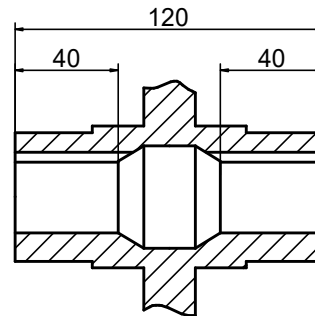

OUTPUT

STEPPERONLINE®

	APVD	LDJ	1.23.2024
	CHKD		
1:2	DRN	HW	1.19.2024
SCALE	SIGNATURE		DATE

WORM GEAR SPEED REDUCER

MRVR075KB3-G10-D28