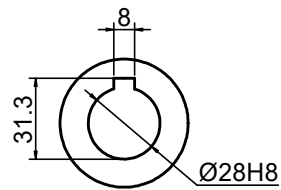

OUTPUT

STEPPERONLINE®

	APVD	LDJ	1.23.2024
	CHKD		
1:2	DRN	HW	1.19.2024
SCALE	SIGNATURE		DATE

WORM GEAR SPEED REDUCER

MRVR075KB3-G10-D28