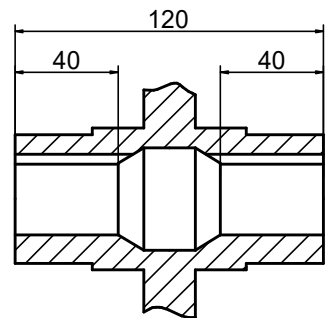

OUTPUT

**STEPPERONLINE®**

	APVD	LDJ	1.23.2024
	CHKD		
1:2	DRN	HW	1.19.2024
SCALE	SIGNATURE		DATE

WORM GEAR SPEED REDUCER

MRVR075JB3-G100-D24