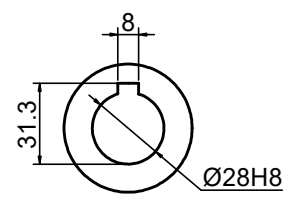

OUTPUT

**STEPPERONLINE®**

	APVD	LDJ	1.23.2024
	CHKD		
1:2	DRN	HW	1.19.2024
SCALE	SIGNATURE		DATE

WORM GEAR SPEED REDUCER

MRVR075JB3-G100-D24