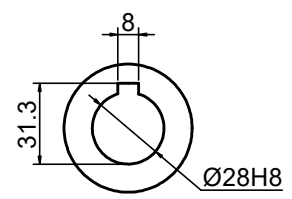

OUTPUT

STEPPERONLINE®

	APVD	LDJ	1.23.2024
	CHKD		
1:2	DRN	HW	1.19.2024
SCALE	SIGNATURE		DATE

WORM GEAR SPEED REDUCER

MRVR075JB3-G40-D24