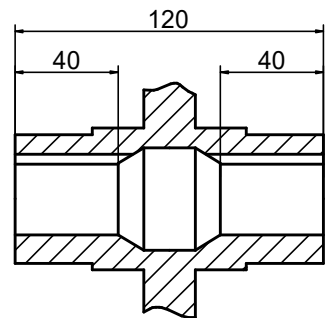

OUTPUT

STEPPERONLINE®

	APVD	LDJ	1.23.2024
	CHKD		
1:2	DRN	HW	1.19.2024
SCALE	SIGNATURE		DATE

WORM GEAR SPEED REDUCER

MRVR075JB3-G40-D24