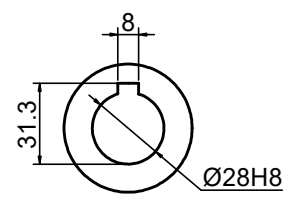

OUTPUT

STEPPERONLINE®

	APVD	LDJ	1.23.2024
	CHKD		
1:2	DRN	HW	1.19.2024
SCALE	SIGNATURE		DATE

WORM GEAR SPEED REDUCER

MRVR075IB3-G100-D24