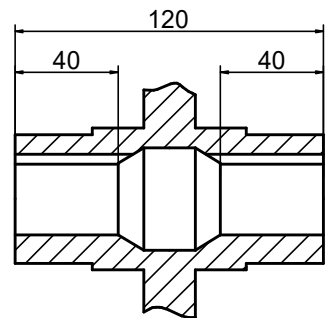

OUTPUT

STEPPERONLINE®

	APVD	LDJ	1.23.2024
	CHKD		
1:2	DRN	HW	1.19.2024
SCALE	SIGNATURE		DATE

WORM GEAR SPEED REDUCER

MRVR075IB3-G100-D24