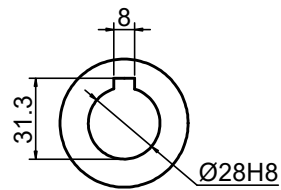

OUTPUT

STEPPERONLINE®

	APVD	LDJ	1.23.2024
	CHKD		
1:2	DRN	HW	1.19.2024
SCALE	SIGNATURE		DATE

WORM GEAR SPEED REDUCER

MRVR075IB3-G30-D24