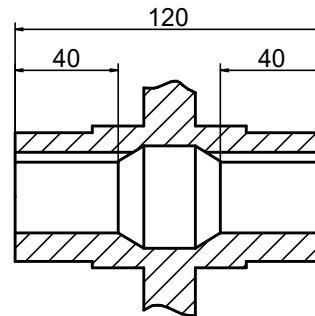

OUTPUT

STEPPERONLINE®

	APVD	LDJ	1.23.2024
	CHKD		
1:2	DRN	HW	1.19.2024
SCALE	SIGNATURE		DATE

WORM GEAR SPEED REDUCER

MRVR075IB3-G30-D24