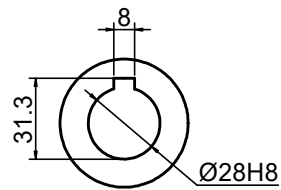

OUTPUT

STEPPERONLINE®

	APVD	LDJ	1.23.2024
	CHKD		
1:2	DRN	HW	1.19.2024
SCALE	SIGNATURE		DATE

WORM GEAR SPEED REDUCER

MRVR075IB3-G15-D24