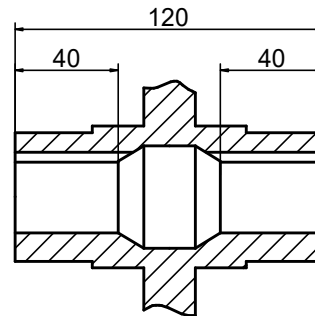

OUTPUT

STEPPERONLINE®

	APVD	LDJ	1.23.2024
	CHKD		
1:2	DRN	HW	1.19.2024
SCALE	SIGNATURE		DATE

WORM GEAR SPEED REDUCER

MRVR075IB3-G15-D24