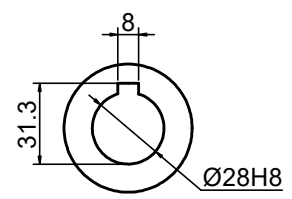

OUTPUT

**STEPPERONLINE®**

	APVD	LDJ	1.23.2024
	CHKD		
1:2	DRN	HW	1.19.2024
SCALE	SIGNATURE		DATE

WORM GEAR SPEED REDUCER

MRVR075IB3-G10-D24