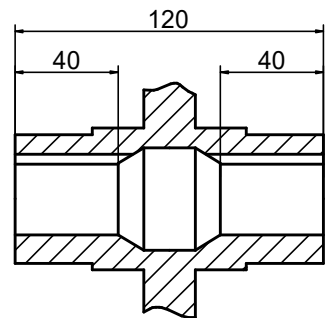

OUTPUT

**STEPPERONLINE®**

	APVD	LDJ	1.23.2024
	CHKD		
1:2	DRN	HW	1.19.2024
SCALE	SIGNATURE		DATE

WORM GEAR SPEED REDUCER

MRVR075IB3-G10-D24