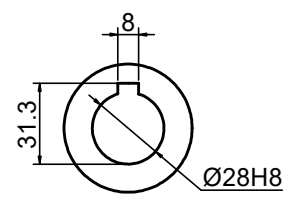

OUTPUT

STEPPERONLINE®

	APVD	LDJ	1.23.2024
	CHKD		
1:2	DRN	HW	1.19.2024
SCALE	SIGNATURE		DATE

WORM GEAR SPEED REDUCER

MRVR075IB3-G7.5-D24