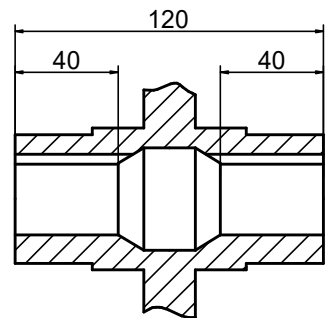

OUTPUT

STEPPERONLINE®

	APVD	LDJ	1.23.2024
	CHKD		
1:2	DRN	HW	1.19.2024
SCALE	SIGNATURE		DATE

WORM GEAR SPEED REDUCER

MRVR075IB3-G7.5-D24