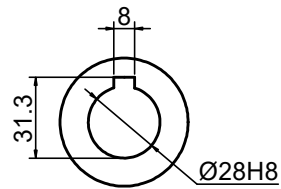

OUTPUT

STEPPERONLINE®

	APVD	LDJ	1.23.2024
	CHKD		
1:2	DRN	HW	1.19.2024
SCALE	SIGNATURE		DATE

WORM GEAR SPEED REDUCER

MRVR075GB3-G100-D19