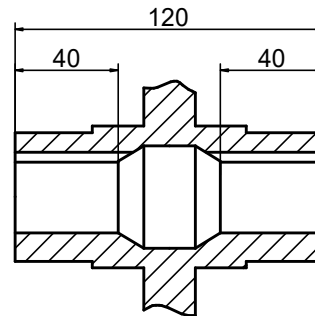

OUTPUT

STEPPERONLINE®

	APVD	LDJ	1.23.2024
	CHKD		
1:2	DRN	HW	1.19.2024
SCALE	SIGNATURE		DATE

WORM GEAR SPEED REDUCER

MRVR075GB3-G100-D19