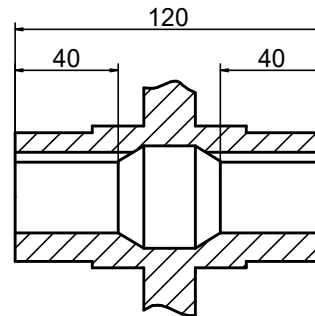

OUTPUT

STEPPERONLINE®

	APVD	LDJ	1.23.2024
	CHKD		
1:2	DRN	HW	1.19.2024
SCALE	SIGNATURE		DATE

WORM GEAR SPEED REDUCER

MRVR075GB3-G80-D19