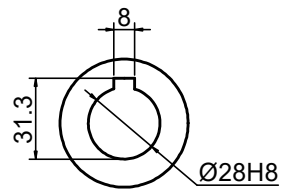

OUTPUT

STEPPERONLINE®

	APVD	LDJ	1.23.2024
	CHKD		
1:2	DRN	HW	1.19.2024
SCALE	SIGNATURE		DATE

WORM GEAR SPEED REDUCER

MRVR075GB3-G80-D19