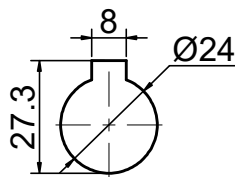

INPUT

OUTPUT

STEPPERONLINE®

	APVD	LDJ	1.23.2024
	CHKD		
2:3	DRN	HW	1.22.2024
SCALE	SIGNATURE		DATE

WORM GEAR SPEED REDUCER

MRVR063JB3-G100-D24