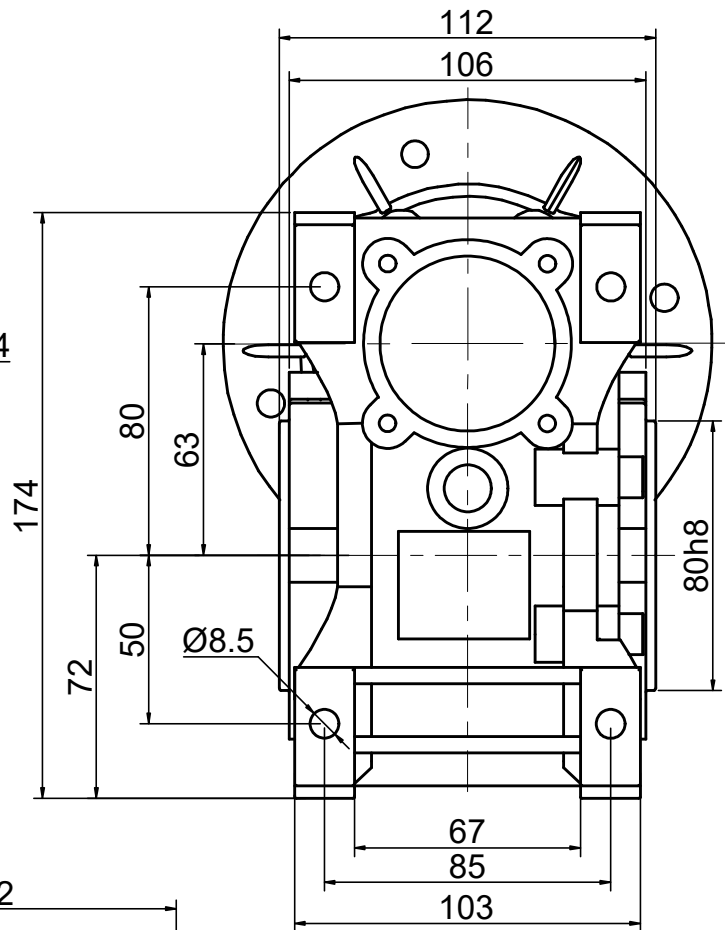

INPUT

OUTPUT

STEPPERONLINE®

	APVD	LDJ	1.23.2024
	CHKD		
2:3	DRN	HW	1.22.2024
SCALE	SIGNATURE		DATE

WORM GEAR SPEED REDUCER

MRVR063JB3-G100-D24