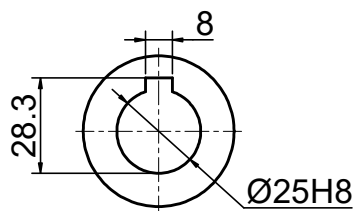

INPUT

OUTPUT

STEPPERONLINE®

	APVD	LDJ	1.23.2024
	CHKD		
2:3	DRN	HW	1.22.2024
SCALE	SIGNATURE		DATE

WORM GEAR SPEED REDUCER

MRVR063JB3-G100-D24