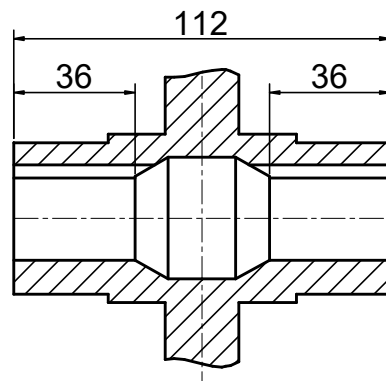

INPUT

OUTPUT

STEPPERONLINE®

	APVD	LDJ	1.23.2024
	CHKD		
2:3	DRN	HW	1.22.2024
SCALE	SIGNATURE		DATE

WORM GEAR SPEED REDUCER

MRVR063JB3-G100-D24