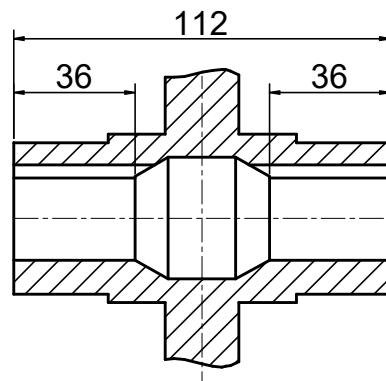

INPUT

OUTPUT

STEPPERONLINE®

	APVD	LDJ	1.23.2024
	CHKD		
2:3	DRN	HW	1.22.2024
SCALE	SIGNATURE		DATE

WORM GEAR SPEED REDUCER

MRVR063JB3-G60-D24