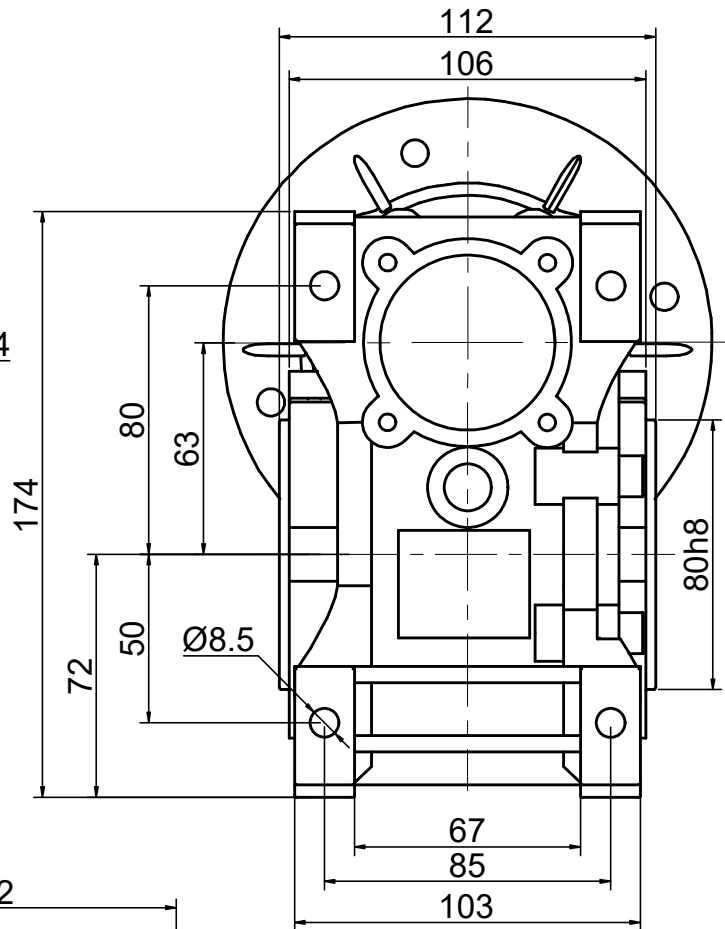

INPUT

OUTPUT

STEPPERONLINE®

	APVD	LDJ	1.23.2024
	CHKD		
2:3	DRN	HW	1.22.2024
SCALE	SIGNATURE		DATE

WORM GEAR SPEED REDUCER

MRVR063JB3-G60-D24