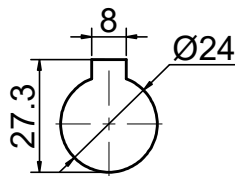

INPUT

OUTPUT

STEPPERONLINE®

	APVD	LDJ	1.23.2024
	CHKD		
2:3	DRN	HW	1.22.2024
SCALE	SIGNATURE		DATE

WORM GEAR SPEED REDUCER

MRVR063JB3-G60-D24