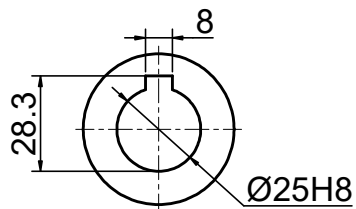

INPUT

OUTPUT

STEPPERONLINE®

	APVD	LDJ	1.23.2024
	CHKD		
2:3	DRN	HW	1.22.2024
SCALE	SIGNATURE		DATE

WORM GEAR SPEED REDUCER

MRVR063JB3-G60-D24