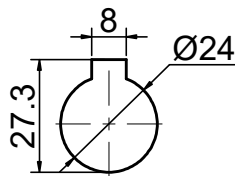

INPUT

OUTPUT

**STEPPERONLINE®**

	APVD	LDJ	1.23.2024
	CHKD		
2:3	DRN	HW	1.22.2024
SCALE	SIGNATURE		DATE

WORM GEAR SPEED REDUCER

MRVR063JB3-G40-D24