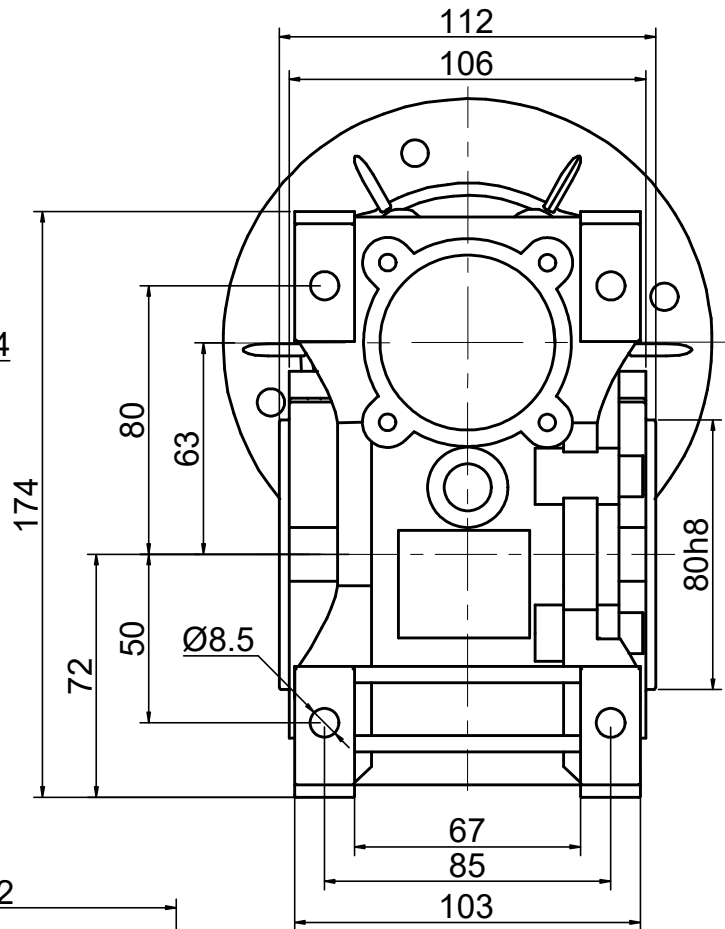

INPUT

OUTPUT

**STEPPERONLINE®**

	APVD	LDJ	1.23.2024
	CHKD		
2:3	DRN	HW	1.22.2024
SCALE	SIGNATURE		DATE

WORM GEAR SPEED REDUCER

MRVR063JB3-G40-D24