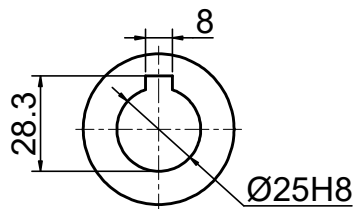

INPUT

OUTPUT

**STEPPERONLINE®**

	APVD	LDJ	1.23.2024
	CHKD		
2:3	DRN	HW	1.22.2024
SCALE	SIGNATURE		DATE

WORM GEAR SPEED REDUCER

MRVR063JB3-G40-D24