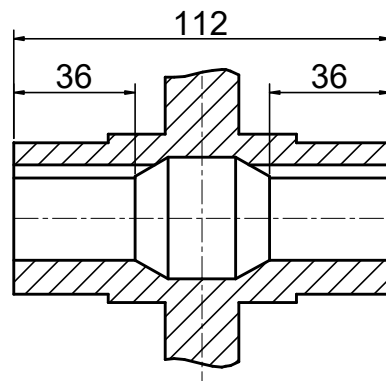

INPUT

OUTPUT

**STEPPERONLINE®**

	APVD	LDJ	1.23.2024
	CHKD		
2:3	DRN	HW	1.22.2024
SCALE	SIGNATURE		DATE

WORM GEAR SPEED REDUCER

MRVR063JB3-G40-D24