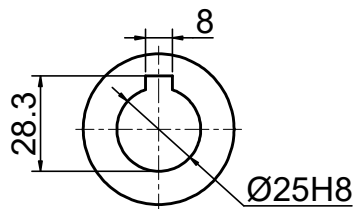

INPUT

OUTPUT

STEPPERONLINE®

	APVD	LDJ	1.23.2024
	CHKD		
2:3	DRN	HW	1.22.2024
SCALE	SIGNATURE		DATE

WORM GEAR SPEED REDUCER

MRVR063JB3-G25-D24