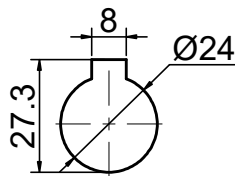

INPUT

OUTPUT

STEPPERONLINE®

	APVD	LDJ	1.23.2024
	CHKD		
2:3	DRN	HW	1.22.2024
SCALE	SIGNATURE		DATE

WORM GEAR SPEED REDUCER

MRVR063JB3-G25-D24