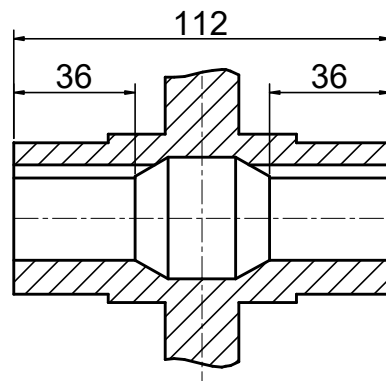

INPUT

OUTPUT

STEPPERONLINE®

	APVD	LDJ	1.23.2024
	CHKD		
2:3	DRN	HW	1.22.2024
SCALE	SIGNATURE		DATE

WORM GEAR SPEED REDUCER

MRVR063JB3-G25-D24