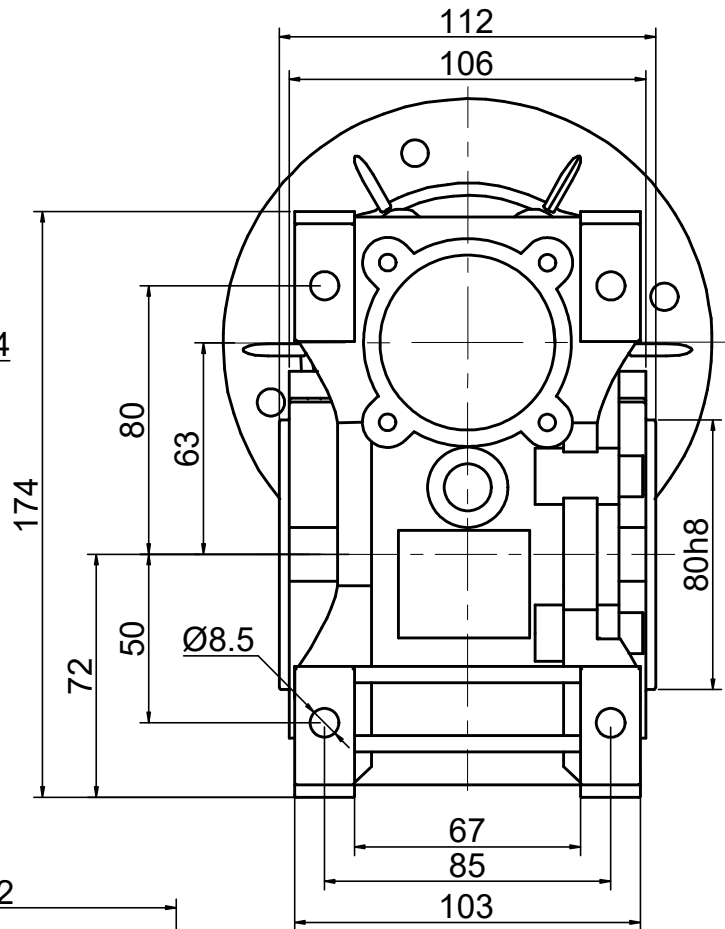

INPUT

OUTPUT

STEPPERONLINE®

	APVD	LDJ	1.23.2024
	CHKD		
2:3	DRN	HW	1.22.2024
SCALE	SIGNATURE		DATE

WORM GEAR SPEED REDUCER

MRVR063JB3-G25-D24