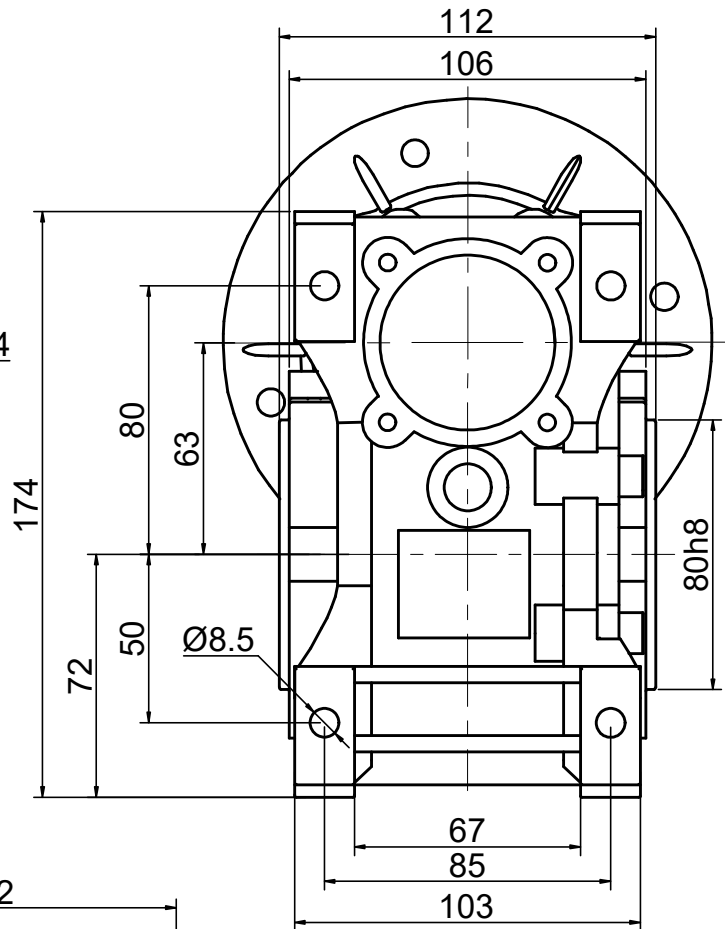

INPUT

OUTPUT

STEPPERONLINE®

	APVD	LDJ	1.23.2024
	CHKD		
2:3	DRN	HW	1.22.2024
SCALE	SIGNATURE		DATE

WORM GEAR SPEED REDUCER

MRVR063JB3-G20-D24