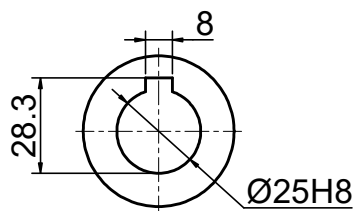

INPUT

OUTPUT

STEPPERONLINE®

	APVD	LDJ	1.23.2024
	CHKD		
2:3	DRN	HW	1.22.2024
SCALE	SIGNATURE		DATE

WORM GEAR SPEED REDUCER

MRVR063JB3-G20-D24