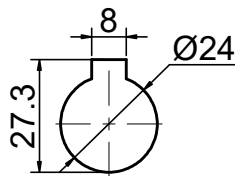

INPUT

OUTPUT

STEPPERONLINE®

	APVD	LDJ	1.23.2024
	CHKD		
2:3	DRN	HW	1.22.2024
SCALE	SIGNATURE		DATE

WORM GEAR SPEED REDUCER

MRVR063JB3-G20-D24