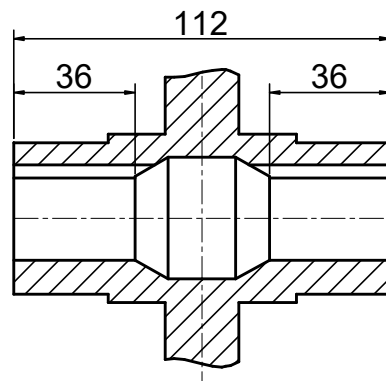

INPUT

OUTPUT

STEPPERONLINE®

	APVD	LDJ	1.23.2024
	CHKD		
2:3	DRN	HW	1.22.2024
SCALE	SIGNATURE		DATE

WORM GEAR SPEED REDUCER

MRVR063JB3-G20-D24