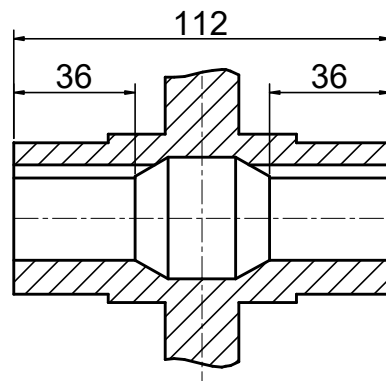

INPUT

OUTPUT

STEPPERONLINE®

	APVD	LDJ	1.23.2024
	CHKD		
2:3	DRN	HW	1.22.2024
SCALE	SIGNATURE		DATE

WORM GEAR SPEED REDUCER

MRVR063JB3-G10-D24