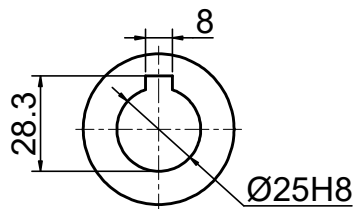

INPUT

OUTPUT

STEPPERONLINE®

	APVD	LDJ	1.23.2024
	CHKD		
2:3	DRN	HW	1.22.2024
SCALE	SIGNATURE		DATE

WORM GEAR SPEED REDUCER

MRVR063JB3-G10-D24