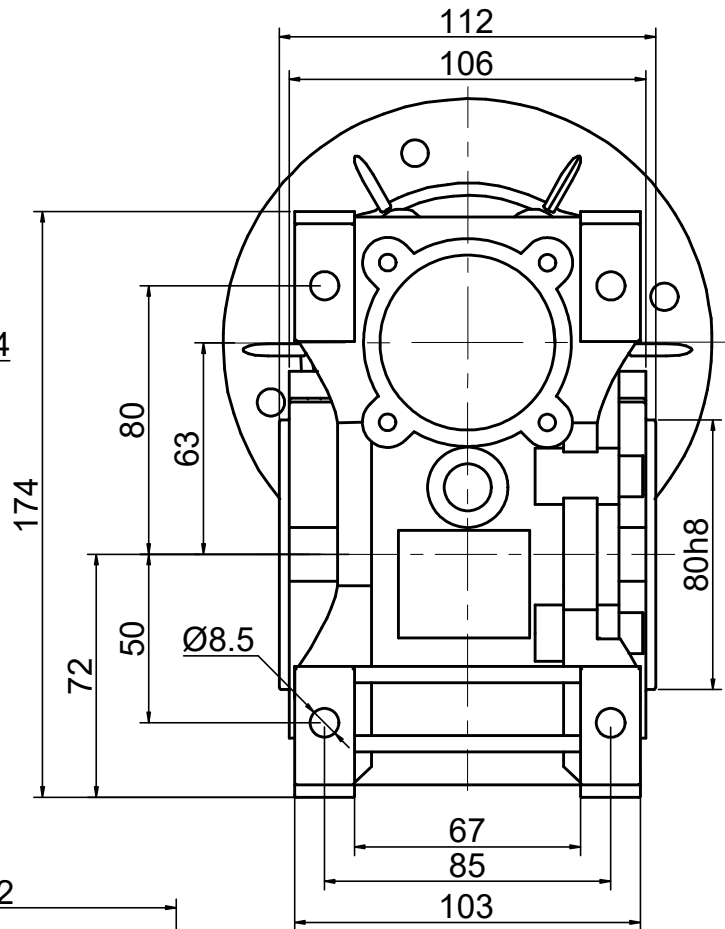

INPUT

OUTPUT

STEPPERONLINE®

	APVD	LDJ	1.23.2024
	CHKD		
2:3	DRN	HW	1.22.2024
SCALE	SIGNATURE		DATE

WORM GEAR SPEED REDUCER

MRVR063JB3-G10-D24