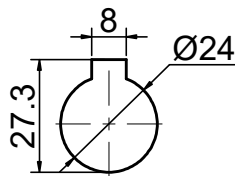

INPUT

OUTPUT

STEPPERONLINE®

	APVD	LDJ	1.23.2024
	CHKD		
2:3	DRN	HW	1.22.2024
SCALE	SIGNATURE		DATE

WORM GEAR SPEED REDUCER

MRVR063JB3-G10-D24