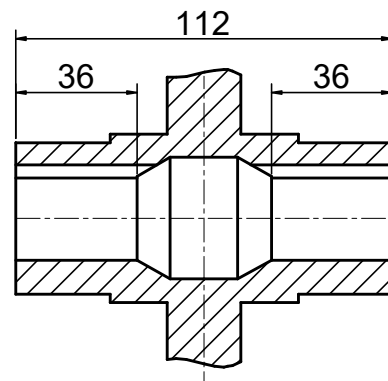

INPUT

OUTPUT

STEPPERONLINE®

	APVD	LDJ	1.23.2024
	CHKD		
2:3	DRN	HW	1.22.2024
SCALE	SIGNATURE		DATE

WORM GEAR SPEED REDUCER

MRVR063IB3-G80-D24