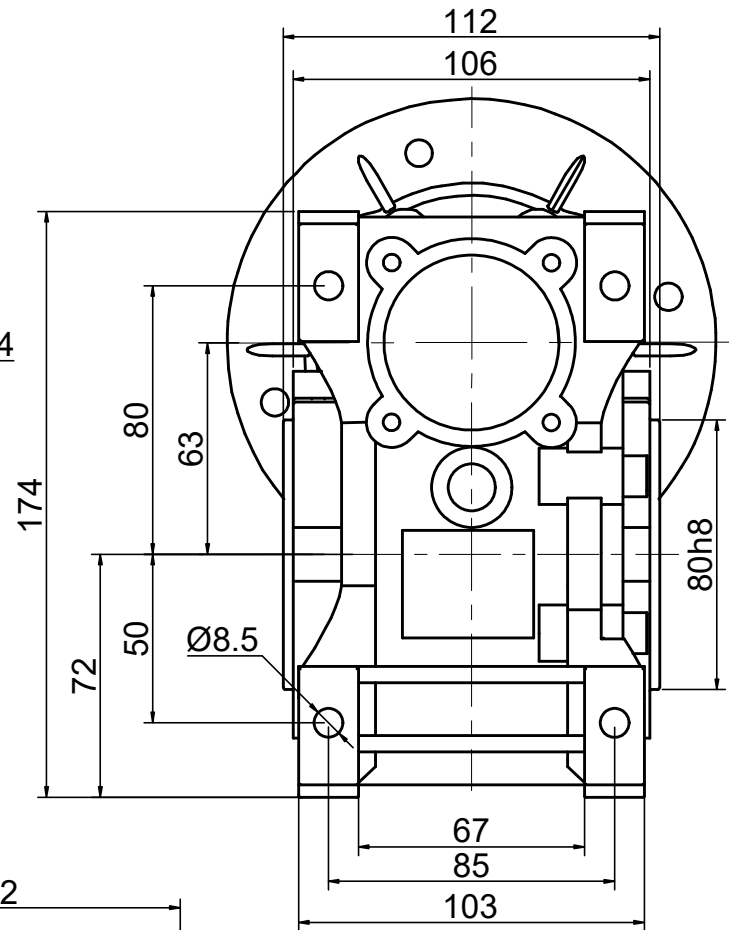

INPUT

OUTPUT

STEPPERONLINE®

	APVD	LDJ	1.23.2024
	CHKD		
2:3	DRN	HW	1.22.2024
SCALE	SIGNATURE		DATE

WORM GEAR SPEED REDUCER

MRVR063IB3-G80-D24