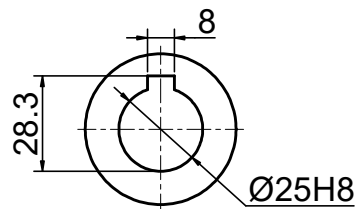

INPUT

OUTPUT

STEPPERONLINE®

	APVD	LDJ	1.23.2024
	CHKD		
2:3	DRN	HW	1.22.2024
SCALE	SIGNATURE		DATE

WORM GEAR SPEED REDUCER

MRVR063IB3-G80-D24