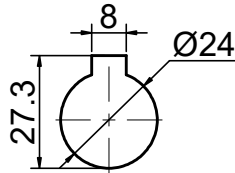

INPUT

OUTPUT

STEPPERONLINE®

	APVD	LDJ	1.23.2024
	CHKD		
2:3	DRN	HW	1.22.2024
SCALE	SIGNATURE		DATE

WORM GEAR SPEED REDUCER

MRVR063IB3-G80-D24