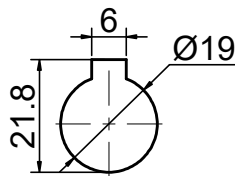

INPUT

OUTPUT

STEPPERONLINE®

	APVD	LDJ	1.23.2024
	CHKD		
2:3	DRN	HW	1.22.2024
SCALE	SIGNATURE		DATE

WORM GEAR SPEED REDUCER

MRVR063GB3-G80-D19