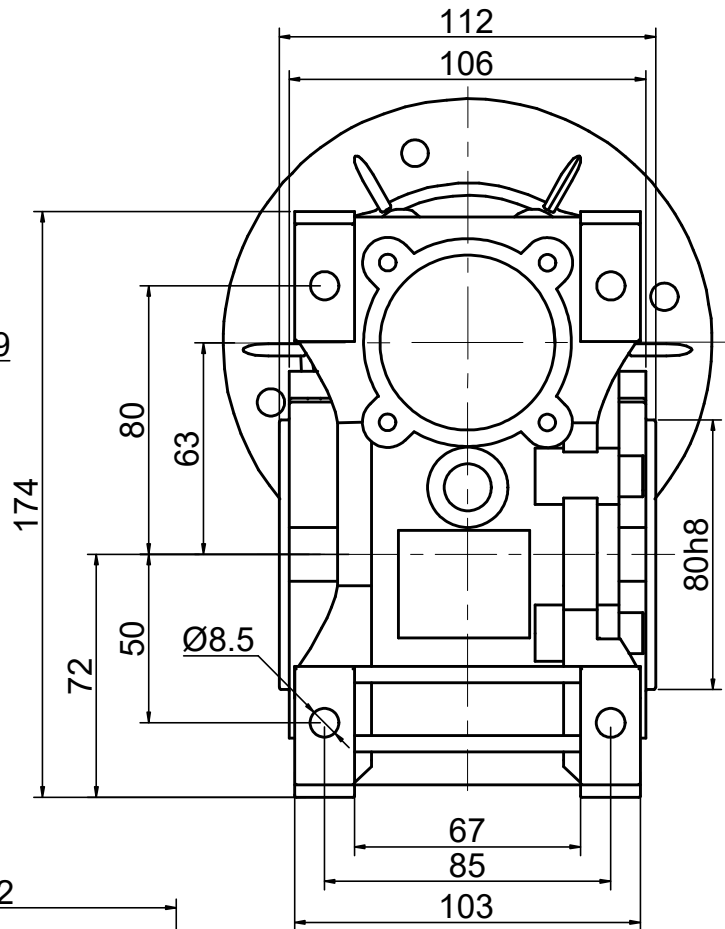

INPUT

OUTPUT

STEPPERONLINE®

	APVD	LDJ	1.23.2024
	CHKD		
2:3	DRN	HW	1.22.2024
SCALE	SIGNATURE		DATE

WORM GEAR SPEED REDUCER

MRVR063GB3-G80-D19