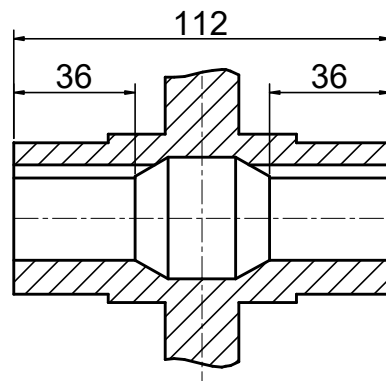

INPUT

OUTPUT

STEPPERONLINE®

	APVD	LDJ	1.23.2024
	CHKD		
2:3	DRN	HW	1.22.2024
SCALE	SIGNATURE		DATE

WORM GEAR SPEED REDUCER

MRVR063GB3-G80-D19