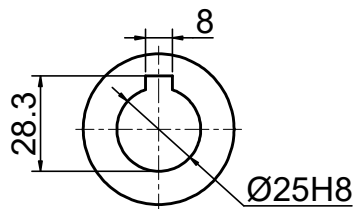

INPUT

OUTPUT

STEPPERONLINE®

	APVD	LDJ	1.23.2024
	CHKD		
2:3	DRN	HW	1.22.2024
SCALE	SIGNATURE		DATE

WORM GEAR SPEED REDUCER

MRVR063GB3-G80-D19