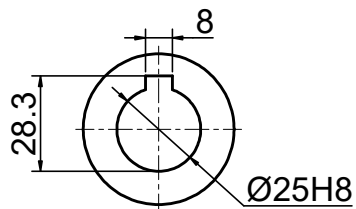

INPUT

OUTPUT

STEPPERONLINE®

	APVD	LDJ	1.23.2024
	CHKD		
2:3	DRN	HW	1.22.2024
SCALE	SIGNATURE		DATE

WORM GEAR SPEED REDUCER

MRVR063FB3-G80-D14