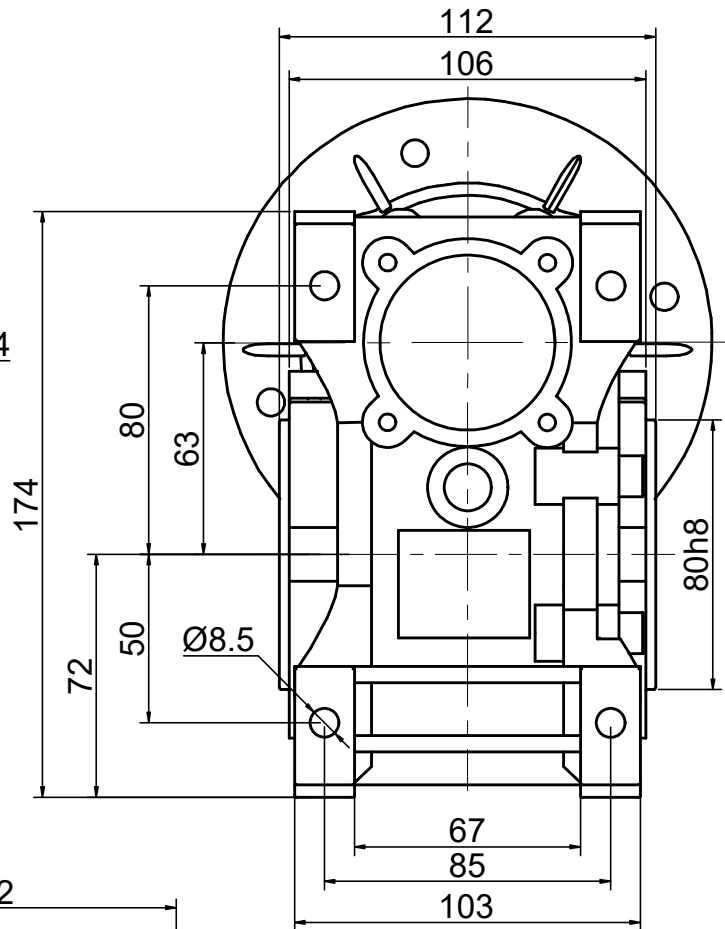

INPUT

OUTPUT

STEPPERONLINE®

	APVD	LDJ	1.23.2024
	CHKD		
2:3	DRN	HW	1.22.2024
SCALE	SIGNATURE		DATE

WORM GEAR SPEED REDUCER

MRVR063FB3-G80-D14