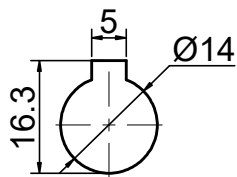

INPUT

OUTPUT

STEPPERONLINE®

	APVD	LDJ	1.23.2024
	CHKD		
2:3	DRN	HW	1.22.2024
SCALE	SIGNATURE		DATE

WORM GEAR SPEED REDUCER

MRVR063FB3-G80-D14