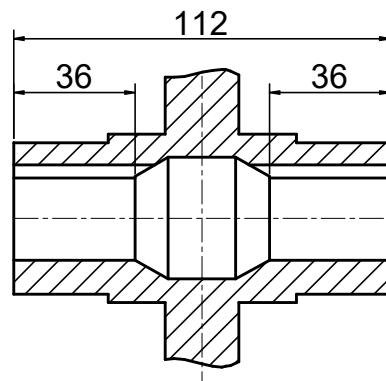

INPUT

OUTPUT

STEPPERONLINE®

	APVD	LDJ	1.23.2024
	CHKD		
2:3	DRN	HW	1.22.2024
SCALE	SIGNATURE		DATE

WORM GEAR SPEED REDUCER

MRVR063FB3-G80-D14