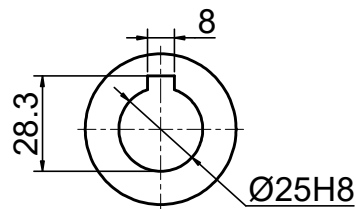

INPUT

OUTPUT

STEPPERONLINE®

	APVD	LDJ	1.23.2024
	CHKD		
2:3	DRN	HW	1.22.2024
SCALE	SIGNATURE		DATE

WORM GEAR SPEED REDUCER

MRVR063FB3-G60-D14