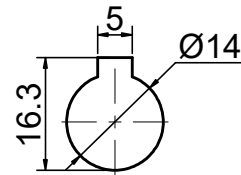

INPUT

OUTPUT

STEPPERONLINE®

	APVD	LDJ	1.23.2024
	CHKD		
2:3	DRN	HW	1.22.2024
SCALE	SIGNATURE		DATE

WORM GEAR SPEED REDUCER

MRVR063FB3-G60-D14