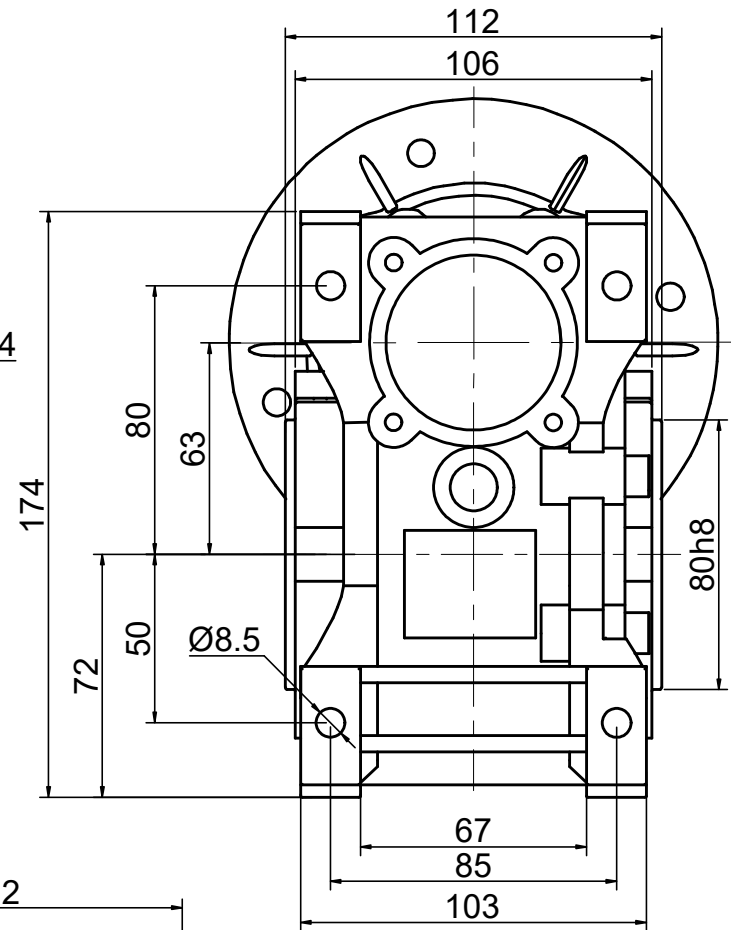

INPUT

OUTPUT

STEPPERONLINE®

	APVD	LDJ	1.23.2024
	CHKD		
2:3	DRN	HW	1.22.2024
SCALE	SIGNATURE		DATE

WORM GEAR SPEED REDUCER

MRVR063FB3-G60-D14