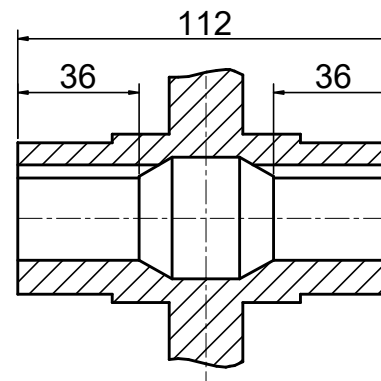

INPUT

OUTPUT

STEPPERONLINE®

	APVD	LDJ	1.23.2024
	CHKD		
2:3	DRN	HW	1.22.2024
SCALE	SIGNATURE		DATE

WORM GEAR SPEED REDUCER

MRVR063FB3-G60-D14