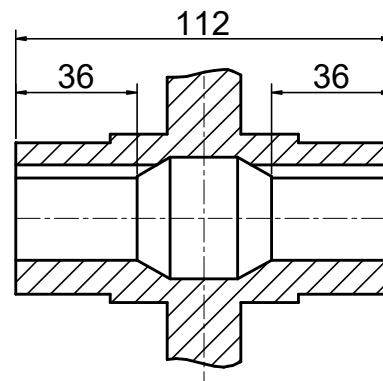

INPUT

OUTPUT

**STEPPERONLINE®**

	APVD	LDJ	1.23.2024
	CHKD		
2:3	DRN	HW	1.22.2024
SCALE	SIGNATURE		DATE

WORM GEAR SPEED REDUCER

MRVR063FB3-G50-D14