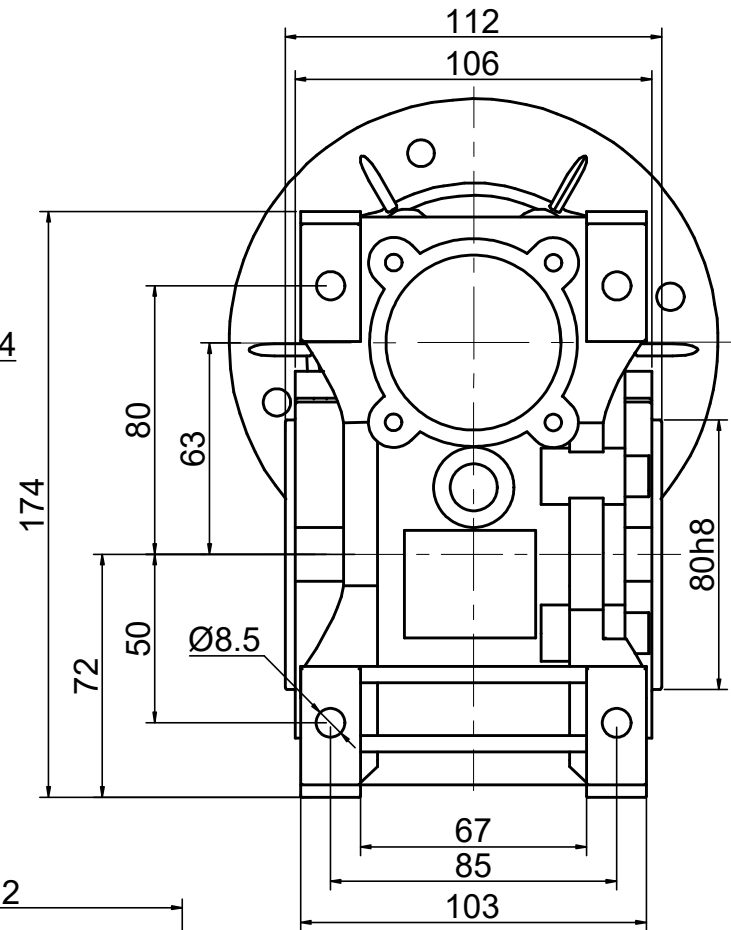

INPUT

OUTPUT

**STEPPERONLINE®**

	APVD	LDJ	1.23.2024
	CHKD		
2:3	DRN	HW	1.22.2024
SCALE	SIGNATURE		DATE

WORM GEAR SPEED REDUCER

MRVR063FB3-G50-D14