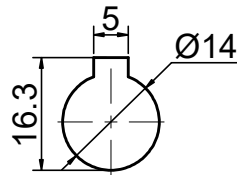

INPUT

OUTPUT

**STEPPERONLINE®**

	APVD	LDJ	1.23.2024
	CHKD		
2:3	DRN	HW	1.22.2024
SCALE	SIGNATURE		DATE

WORM GEAR SPEED REDUCER

MRVR063FB3-G50-D14