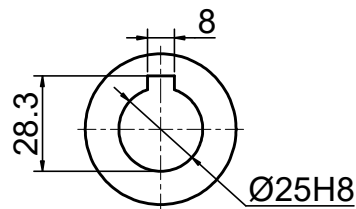

INPUT

OUTPUT

**STEPPERONLINE®**

	APVD	LDJ	1.23.2024
	CHKD		
2:3	DRN	HW	1.22.2024
SCALE	SIGNATURE		DATE

WORM GEAR SPEED REDUCER

MRVR063FB3-G50-D14