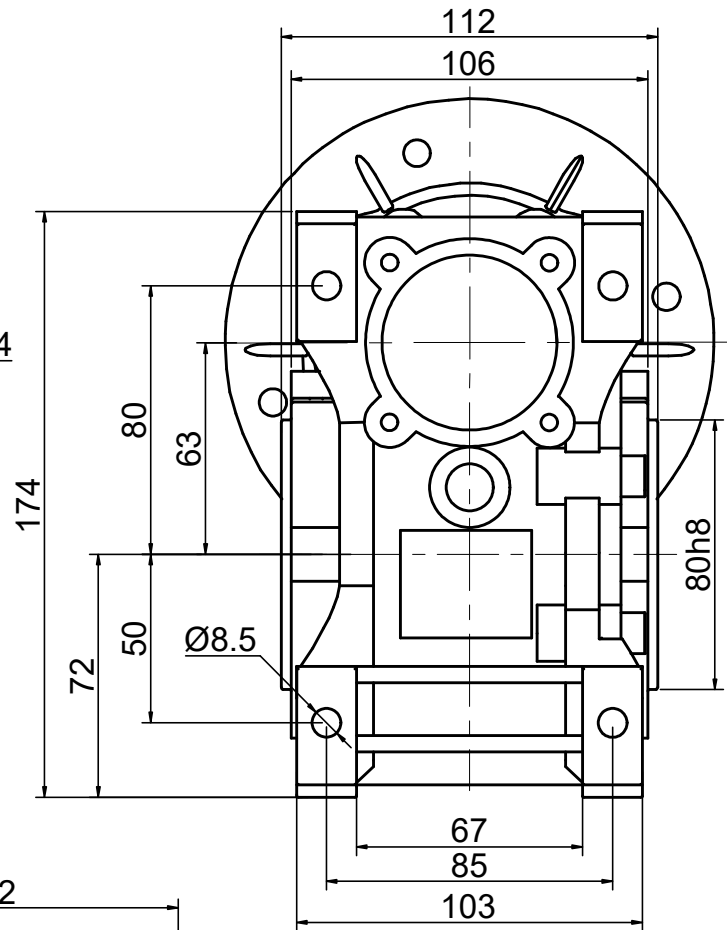

INPUT

OUTPUT

STEPPERONLINE®

	APVD	LDJ	1.22.2024
	CHKD		
2:3	DRN	HW	1.22.2024
SCALE	SIGNATURE		DATE

WORM GEAR SPEED REDUCER

MRVR063EB3-G100-D14