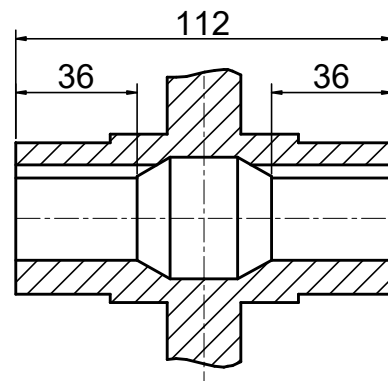

INPUT

OUTPUT

STEPPERONLINE®

	APVD	LDJ	1.22.2024
	CHKD		
2:3	DRN	HW	1.22.2024
SCALE	SIGNATURE		DATE

WORM GEAR SPEED REDUCER

MRVR063EB3-G100-D14