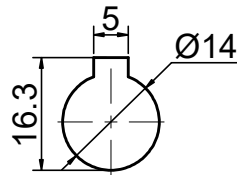

INPUT

OUTPUT

STEPPERONLINE®

	APVD	LDJ	1.22.2024
	CHKD		
2:3	DRN	HW	1.22.2024
SCALE	SIGNATURE		DATE

WORM GEAR SPEED REDUCER

MRVR063EB3-G100-D14