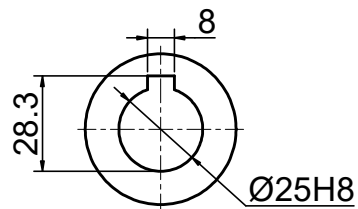

INPUT

OUTPUT

STEPPERONLINE®

	APVD	LDJ	1.22.2024
	CHKD		
2:3	DRN	HW	1.22.2024
SCALE	SIGNATURE		DATE

WORM GEAR SPEED REDUCER

MRVR063EB3-G100-D14