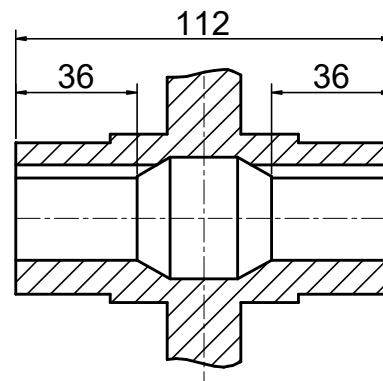

INPUT

OUTPUT

**STEPPERONLINE®**

	APVD	LDJ	1.22.2024
	CHKD		
2:3	DRN	HW	1.22.2024
SCALE	SIGNATURE		DATE

WORM GEAR SPEED REDUCER

MRVR063EB3-G80-D14