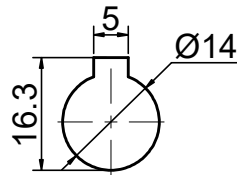

INPUT

OUTPUT

**STEPPERONLINE®**

	APVD	LDJ	1.22.2024
	CHKD		
2:3	DRN	HW	1.22.2024
SCALE	SIGNATURE		DATE

WORM GEAR SPEED REDUCER

MRVR063EB3-G80-D14