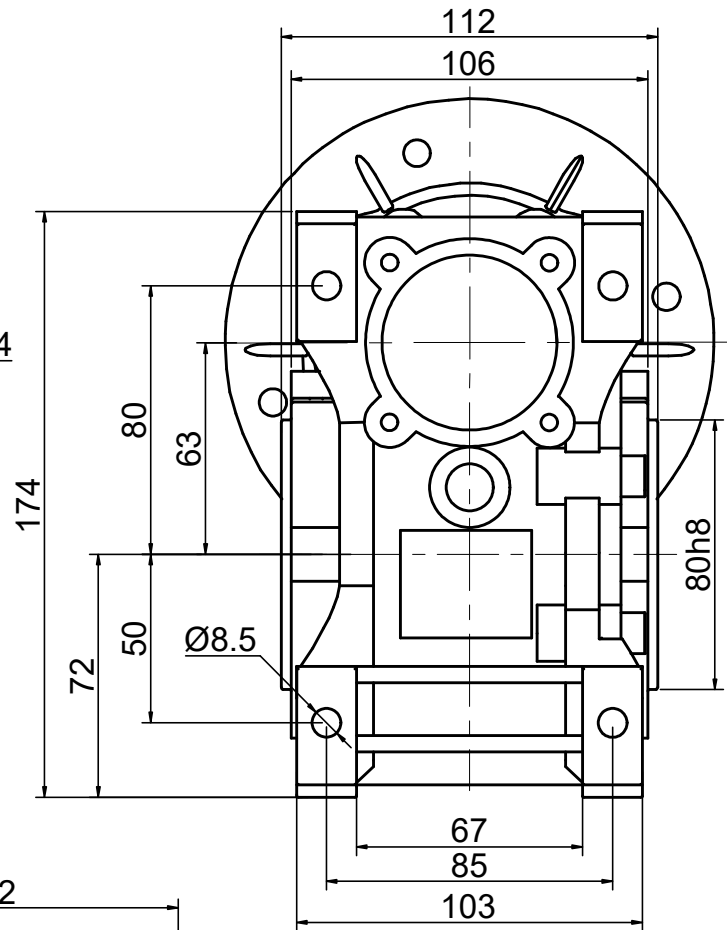

INPUT

OUTPUT

**STEPPERONLINE®**

	APVD	LDJ	1.22.2024
	CHKD		
2:3	DRN	HW	1.22.2024
SCALE	SIGNATURE		DATE

WORM GEAR SPEED REDUCER

MRVR063EB3-G80-D14