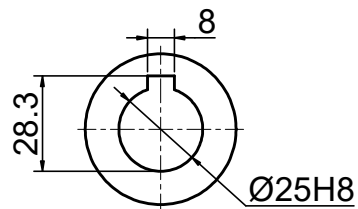

INPUT

OUTPUT

**STEPPERONLINE®**

	APVD	LDJ	1.22.2024
	CHKD		
2:3	DRN	HW	1.22.2024
SCALE	SIGNATURE		DATE

WORM GEAR SPEED REDUCER

MRVR063EB3-G80-D14