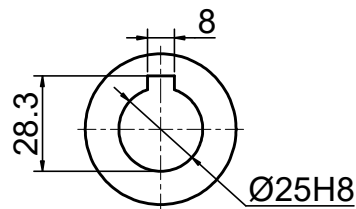

INPUT

OUTPUT

**STEPPERONLINE®**

	APVD	LDJ	1.22.2024
	CHKD		
2:3	DRN	HW	1.22.2024
SCALE	SIGNATURE		DATE

WORM GEAR SPEED REDUCER

MRVR063EB3-G60-D14