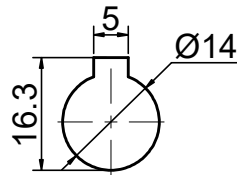

INPUT

OUTPUT

**STEPPERONLINE®**

	APVD	LDJ	1.22.2024
	CHKD		
2:3	DRN	HW	1.22.2024
SCALE	SIGNATURE		DATE

WORM GEAR SPEED REDUCER

MRVR063EB3-G60-D14