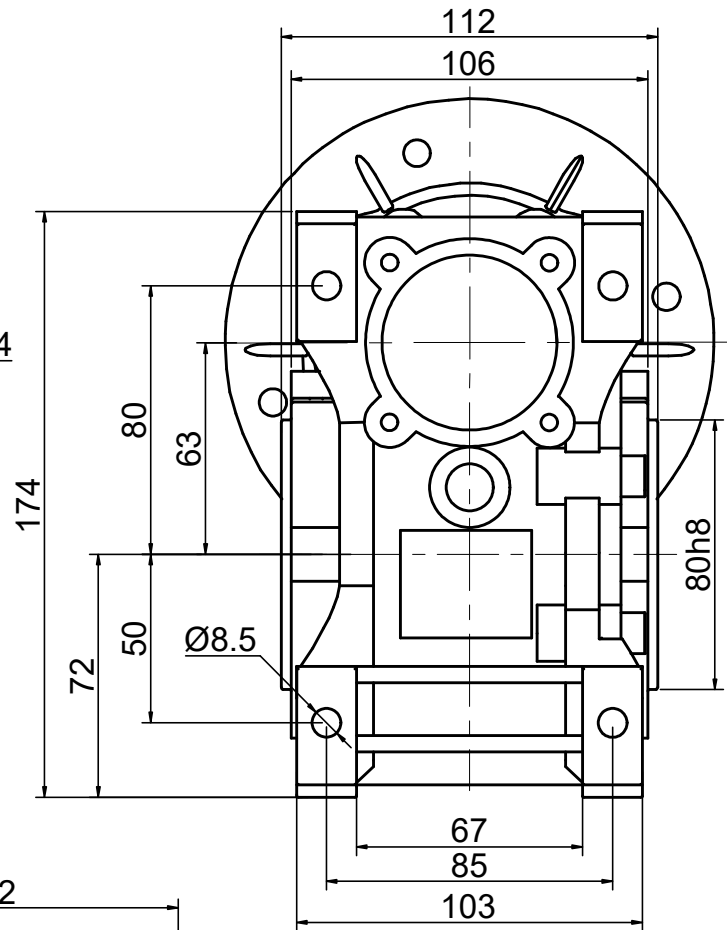

INPUT

OUTPUT

**STEPPERONLINE®**

	APVD	LDJ	1.22.2024
	CHKD		
2:3	DRN	HW	1.22.2024
SCALE	SIGNATURE		DATE

WORM GEAR SPEED REDUCER

MRVR063EB3-G60-D14