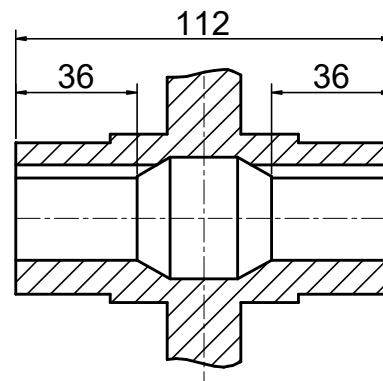

INPUT

OUTPUT

**STEPPERONLINE®**

	APVD	LDJ	1.22.2024
	CHKD		
2:3	DRN	HW	1.22.2024
SCALE	SIGNATURE		DATE

WORM GEAR SPEED REDUCER

MRVR063EB3-G60-D14