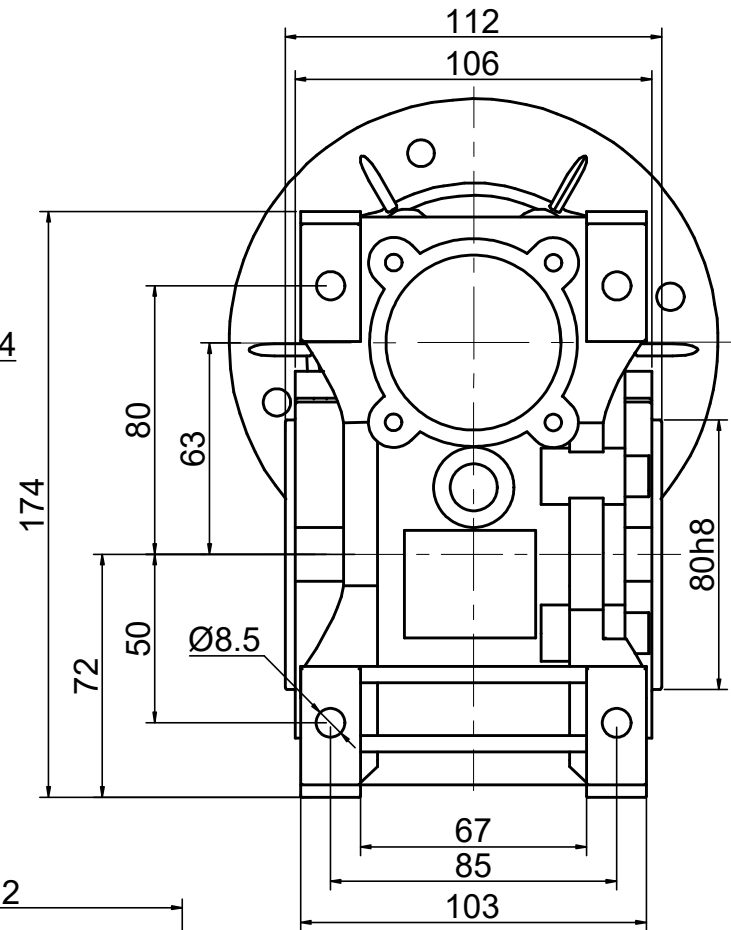

INPUT

OUTPUT

**STEPPERONLINE®**

	APVD	LDJ	1.22.2024
	CHKD		
2:3	DRN	HW	1.22.2024
SCALE	SIGNATURE		DATE

WORM GEAR SPEED REDUCER

MRVR063EB3-G50-D14