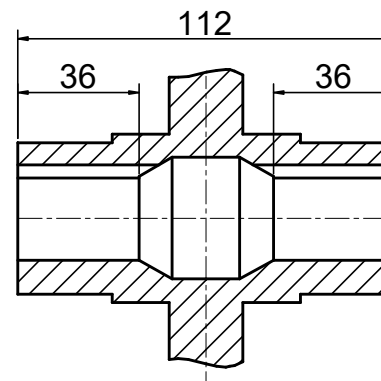

INPUT

OUTPUT

**STEPPERONLINE®**

	APVD	LDJ	1.22.2024
	CHKD		
2:3	DRN	HW	1.22.2024
SCALE	SIGNATURE		DATE

WORM GEAR SPEED REDUCER

MRVR063EB3-G50-D14