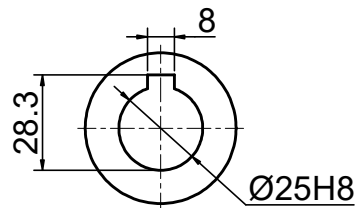

INPUT

OUTPUT

**STEPPERONLINE®**

	APVD	LDJ	1.22.2024
	CHKD		
2:3	DRN	HW	1.22.2024
SCALE	SIGNATURE		DATE

WORM GEAR SPEED REDUCER

MRVR063EB3-G50-D14