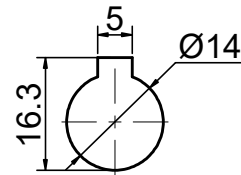

INPUT

OUTPUT

**STEPPERONLINE®**

	APVD	LDJ	1.22.2024
	CHKD		
2:3	DRN	HW	1.22.2024
SCALE	SIGNATURE		DATE

WORM GEAR SPEED REDUCER

MRVR063EB3-G50-D14