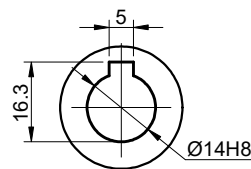

OUTPUT

STEPPERONLINE®

	APVD	HW	1.23.2024
	CHKD		
2:3	DRN	LDJ	1.19.2024
SCALE	SIGNATURE	DATE	

WORM GEAR SPEED REDUCER

MRVR030DB3-G60-D11