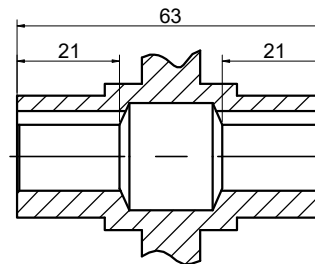

OUTPUT

STEPPERONLINE®

	APVD	HW	1.23.2024
	CHKD		
2:3	DRN	LDJ	1.19.2024
SCALE	SIGNATURE	DATE	

WORM GEAR SPEED REDUCER

MRVR030DB3-G60-D11