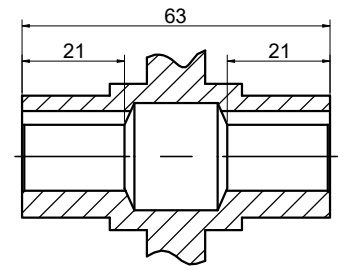

OUTPUT

STEPPERONLINE®

| | | | |
|-------|-----------|-----|-----------|
| | APVD | HW | 1.23.2024 |
| | CHKD | | |
| 2:3 | DRN | LDJ | 1.19.2024 |
| SCALE | SIGNATURE | | DATE |

WORM GEAR SPEED REDUCER

MRVR030DB3-G30-D11