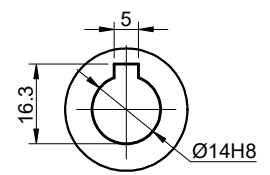

OUTPUT

STEPPERONLINE®

| | | | |
|-------|-----------|-----|-----------|
| | APVD | HW | 1.23.2024 |
| | CHKD | | |
| 2:3 | DRN | LDJ | 1.19.2024 |
| SCALE | SIGNATURE | | DATE |

WORM GEAR SPEED REDUCER

MRVR030DB3-G30-D11