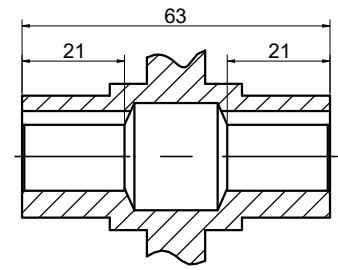

OUTPUT

**STEPPERONLINE®**

	APVD	HW	1.23.2024
	CHKD		
2:3	DRN	LDJ	1.19.2024
SCALE	SIGNATURE		DATE

WORM GEAR SPEED REDUCER

MRVR030DB3-G25-D11