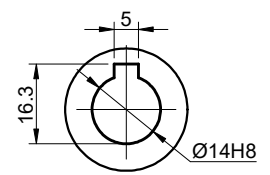

OUTPUT

**STEPPERONLINE®**

	APVD	HW	1.23.2024
	CHKD		
2:3	DRN	LDJ	1.19.2024
SCALE	SIGNATURE		DATE

WORM GEAR SPEED REDUCER

MRVR030DB3-G25-D11