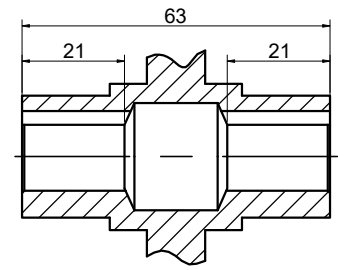

OUTPUT

STEPPERONLINE®

	APVD	HW	1.23.2024
	CHKD		
2:3	DRN	LDJ	1.19.2024
SCALE	SIGNATURE		DATE

WORM GEAR SPEED REDUCER

MRVR030DB3-G10-D11