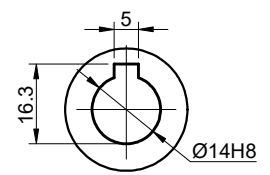

OUTPUT

STEPPERONLINE®

	APVD	HW	1.23.2024
	CHKD		
2:3	DRN	LDJ	1.19.2024
SCALE	SIGNATURE		DATE

WORM GEAR SPEED REDUCER

MRVR030DB3-G10-D11