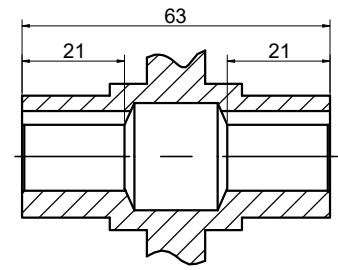

OUTPUT

STEPPERONLINE®

	APVD	HW	1.23.2024
	CHKD		
2:3	DRN	LDJ	1.19.2024
SCALE	SIGNATURE		DATE

WORM GEAR SPEED REDUCER

MRVR030CB3-G40-D11