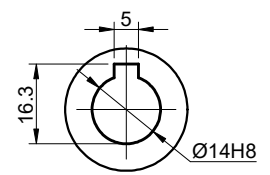

OUTPUT

STEPPERONLINE®

	APVD	HW	1.23.2024
	CHKD		
2:3	DRN	LDJ	1.19.2024
SCALE	SIGNATURE		DATE

WORM GEAR SPEED REDUCER

MRVR030CB3-G40-D11