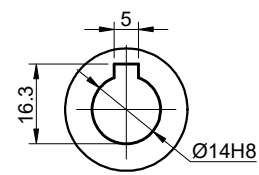

OUTPUT

STEPPERONLINE®

	APVD	HW	1.23.2024
	CHKD		
2:3	DRN	LDJ	1.19.2024
SCALE	SIGNATURE		DATE

WORM GEAR SPEED REDUCER

MRVR030CB3-G30-D11