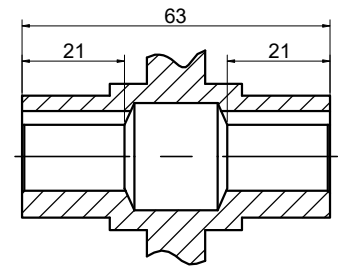

OUTPUT

STEPPERONLINE®

	APVD	HW	1.23.2024
	CHKD		
2:3	DRN	LDJ	1.19.2024
SCALE	SIGNATURE		DATE

WORM GEAR SPEED REDUCER

MRVR030CB3-G30-D11