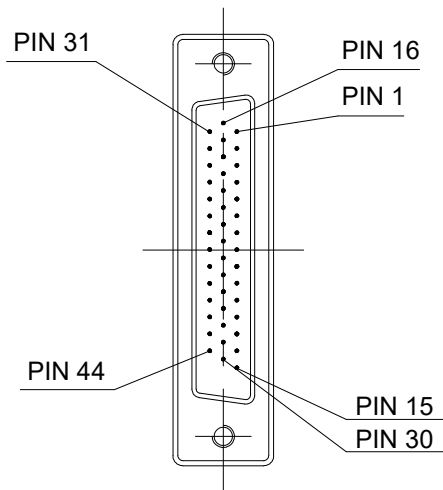

B VIEW

STEPPERONLINE®

	APVD	MYX	2.18.2025
	CHKD		
1:1	DRN	LDJ	2.17.2025
SCALE	SIGNATURE		DATE

SERVO SIGNAL CABLE

DB44-1M